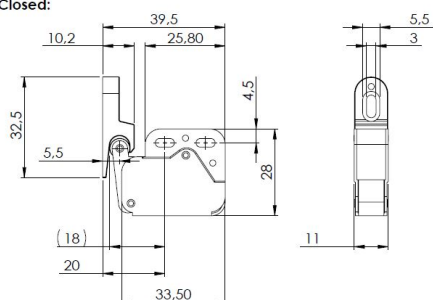

PRODUCT SHEET

Description:

Mini Latch Brown/BPL, 48,5x28x25mm, W/Striker & Screws

Item number:

22.01.010-2

Units	Box	Carton	HS Code	Barcode
Pcs.	50	500	8302420090	
				5704866116978

Open:

Closed: